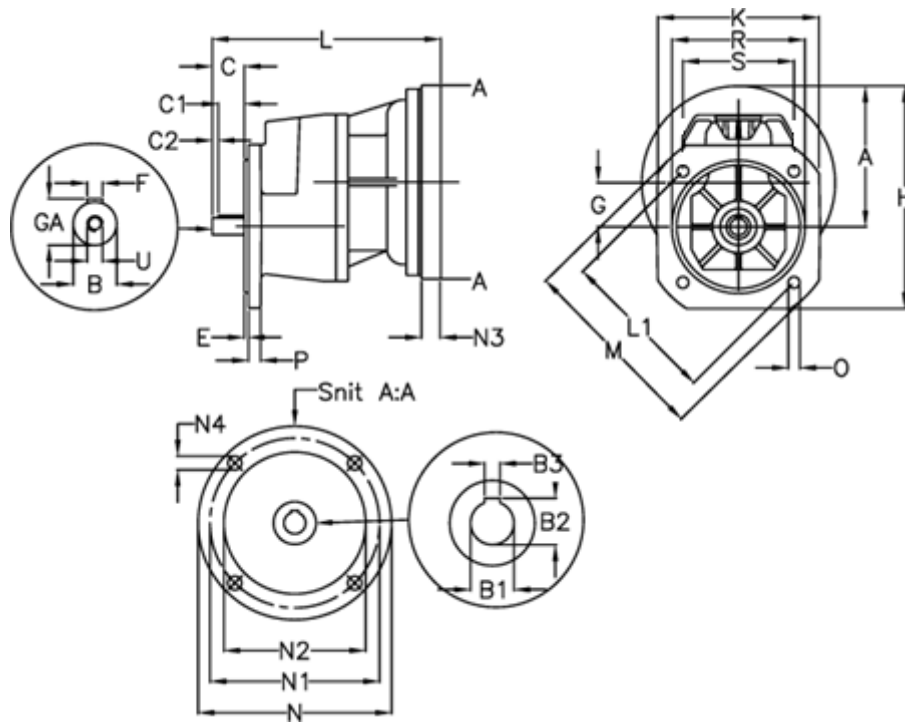

# Data Sheet

Article number: 40550200192420  
 Description: Single Stage Helical Gear  
 S 201-1,9-P63B5

## Measures

A = 109.5	E = 3.5	M = 200.0	R = 130
B = 19	F = 6x6x30	N = 140	S = 110
B1 = 11	G = 43.5	N1 = 115	U = M6
B2 = 12.8	GA = 21.5	N2 = 95	
B3 = 4	H = 184.5	N3 = -	
C = 40	K = 150	N4 = M8x19	
C1 = 30	L = 207	O = 11.5	
C2 = 5	L1 = 165.0	P = 10	